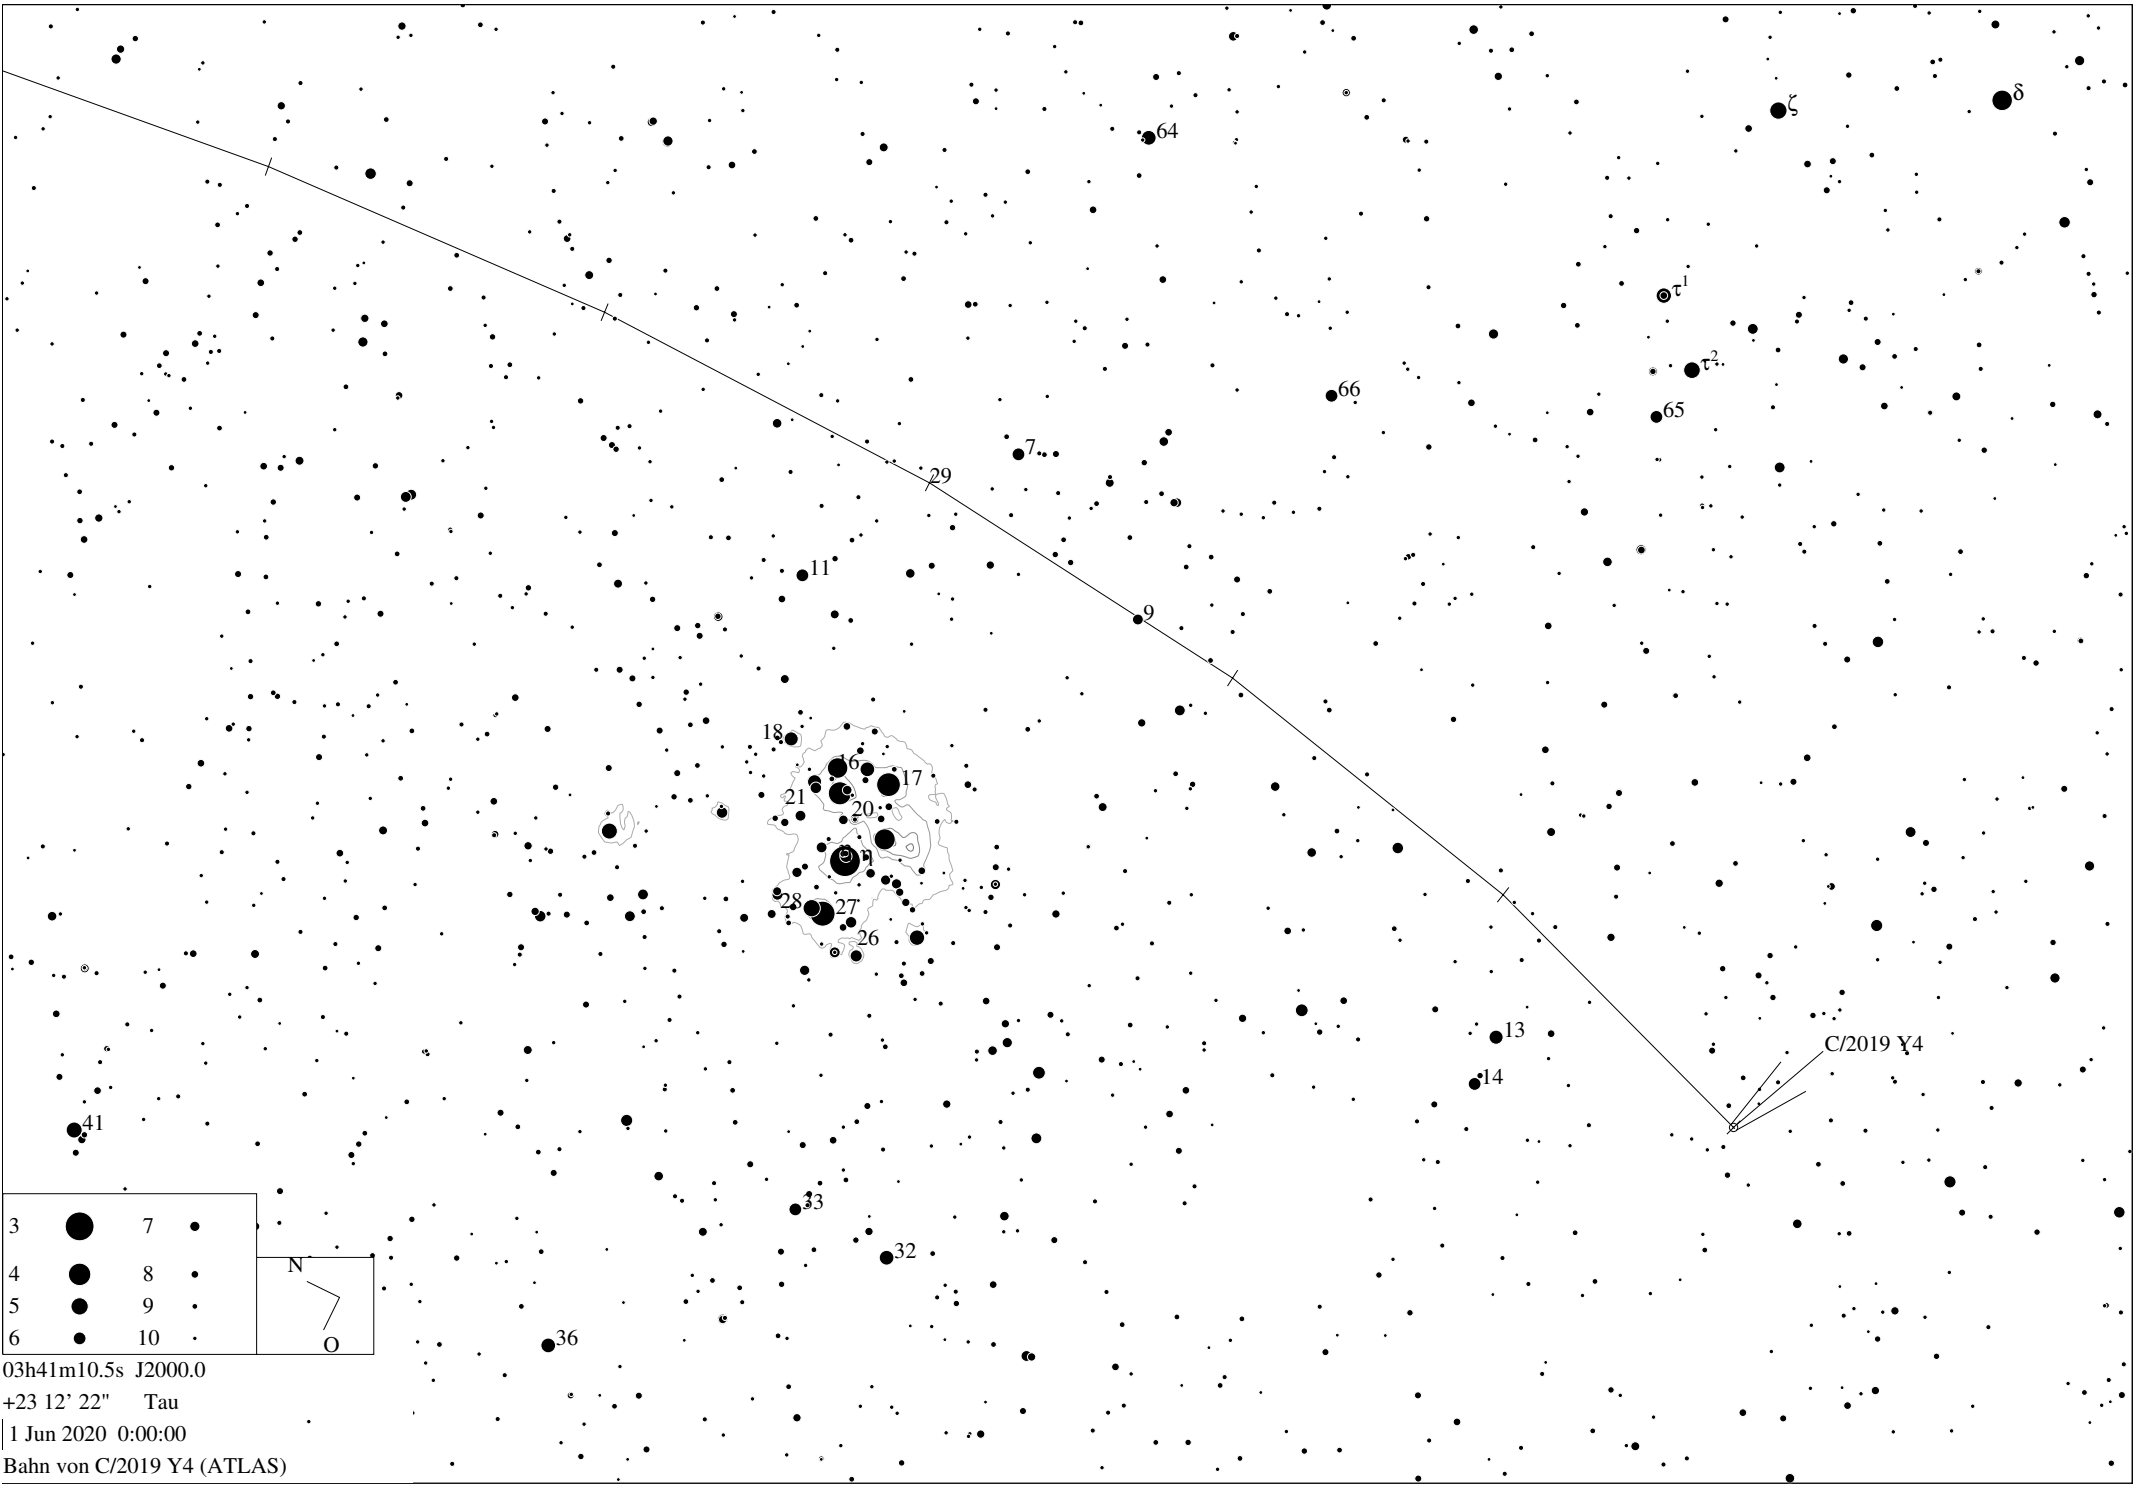

3		7	
4		8	
5		9	
6		10	

N

O

03h41m46.7s J2000.0

+30 58' 15" Tau

24 Mai 2020 0:00:00

Bahn von C/2019 Y4 (ATLAS)

3	●	7	●
4	●	8	●
5	●	9	●
6	●	10	●

11

18

19

9

59

62

64

60

56

55

42

40

24

03h41m10.5s J2000.0

+23 12' 22" Tau

1 Jun 2020 0:00:00

Bahn von C/2019 Y4 (ATLAS)